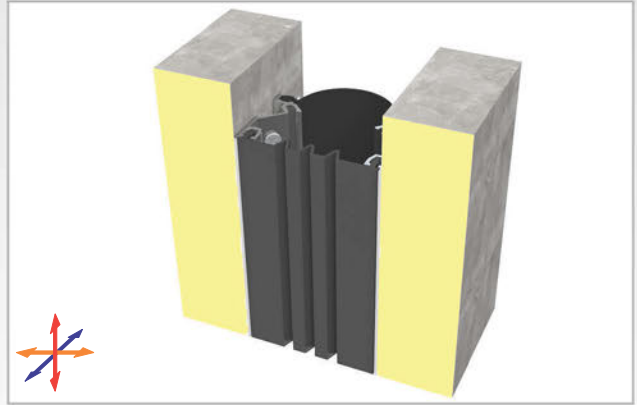

AS U147 can be applied to all types of walls and particularly designed for applications where minimum aluminum view and invisible screwing is inquired. Flush mounted frame design complies with most of the finishes. Interchangeable Push-down elastomeric gasket gains the profile a remarkable movement ability and can be changed without demounting the profile. Profiles up to 100 mm gap are applied with single gasket while the wider ones are with double gaskets joined with a invisible connector profile.

- Application Areas** : Indoor / Wall & Ceiling
- Ideal for** : Shopping Malls, Airports, Residences, Hospitals, Hotels, Commercial & Public Buildings etc.
- Material** : Mill Finish Aluminum (Anodizing optional), EPDM
- Aluminum Alloy** : 6063 AA-USA / EN AW 6063
- Optional Supplies** : Fire Barrier, Waterproof EPDM membrane

* Visuals are representative and the profile configuration may differ depending on the characteristics requested.

COLOR **BLACK**

LOCATION	MODEL	GAP (Fb) mm	HEIGHT (H) MM	OVERALL WIDTH (B) mm	VISIBLE WIDTH (S) mm	MOVEMENT (W) mm	LOAD CAPACITY	STANDARD LENGTH (mt)
Wall to Wall	AS U147-050	50	52	50	50	+16 / -8	N/A	3
	AS U147-080	80	52	80	80	± 20	N/A	3
	AS U147-100	100	52	100	100	+30 / -20	N/A	3
	AS U147-150	150	52	150	150	+40 / -30	N/A	3
	AS U147-200	200	52	200	200	+60 / -40	N/A	3

Note: Please ask for different sizes

Butil Bant (istek üzerine)
Butyl Tape (on request)

Profil No Profile Number	AS U147 150	
Fb (mm)	150	
H (mm)	yaklaşık approx.	52
W± (mm)	yaklaşık approx.	+40/-30
Renk Color	Alüminyum: Natürel, Fitiller: Siyah Aluminum: Natural, Inserts: Black	
Malzeme Material	Alüminyum, EPDM Kauçuk(siyah) Aluminum, EPDM Rubber(black)	
Standart Uzunluk Standard Length	3	