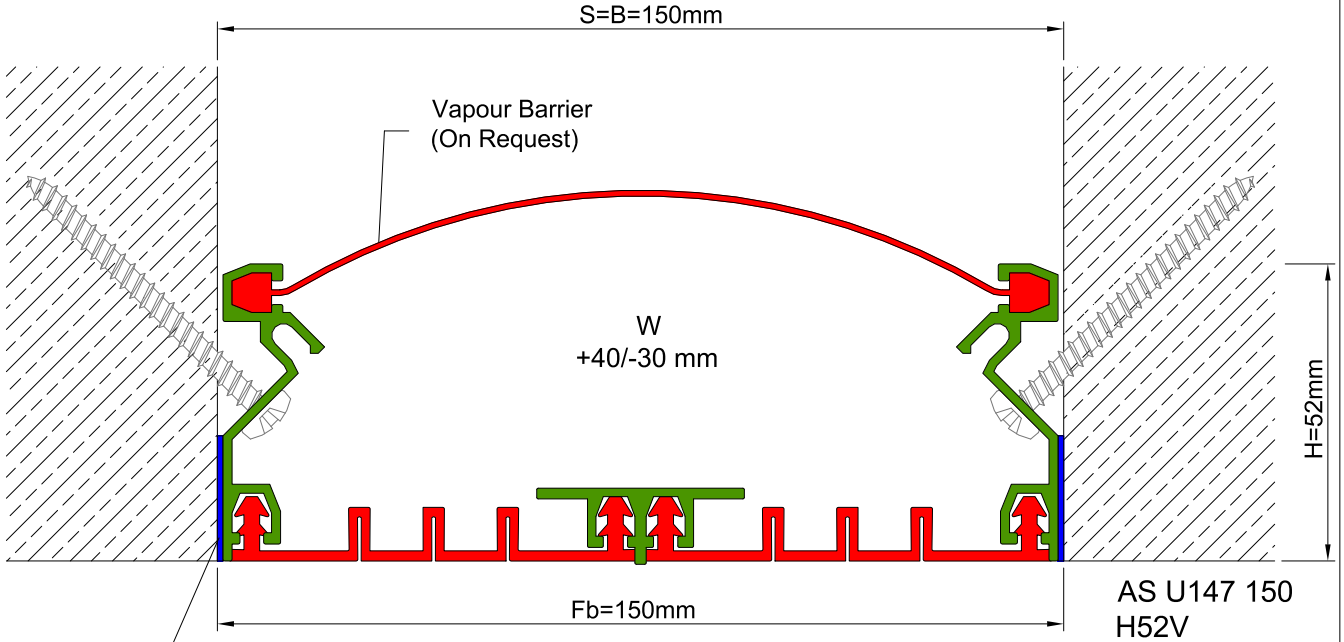

AS U147 can be applied to all types of walls and particularly designed for applications where minimum aluminum view and invisible screwing is inquired. Flush mounted frame design complies with most of the finishes. Interchangeable Push-down elastomeric gasket gains the profile a remarkable movement ability and can be changed without demounting the profile. Profiles up to 100 mm gap are applied with single gasket while the wider ones are with double gaskets joined with a invisible connector profile.

* Visuals are representative and the profile configuration may differ depending on the characteristics requested.

COLOR **BLACK**

LOCATION	MODEL	GAP (Fb) mm	HEIGHT (H) MM	OVERALL WIDTH (B) mm	VISIBLE WIDTH (S) mm	MOVEMENT (W) mm	LOAD CAPACITY	STANDARD LENGTH (mt)
Wall to Wall	AS U147-050	50	52	50	50	+16 / -8	N/A	3
	AS U147-080	80	52	80	80	± 20	N/A	3
	AS U147-100	100	52	100	100	+30 / -20	N/A	3
	AS U147-150	150	52	150	150	+40 / -30	N/A	3
	AS U147-200	200	52	200	200	+60 / -40	N/A	3

Note: Please ask for different sizes

Butil Bant (istek üzerine)
Butyl Tape (on request)

Profil No Profile Number	AS U147 150	
Fb (mm)	150	
H (mm)	yaklaşık approx.	52
W± (mm)	yaklaşık approx.	+40/-30
Renk Color	Alüminyum: Natürel, Fitiller: Siyah Aluminum: Natural, Inserts: Black	
Malzeme Material	Alüminyum, EPDM Kauçuk(siyah) Aluminum, EPDM Rubber(black)	
Standart Uzunluk Standard Length	3	